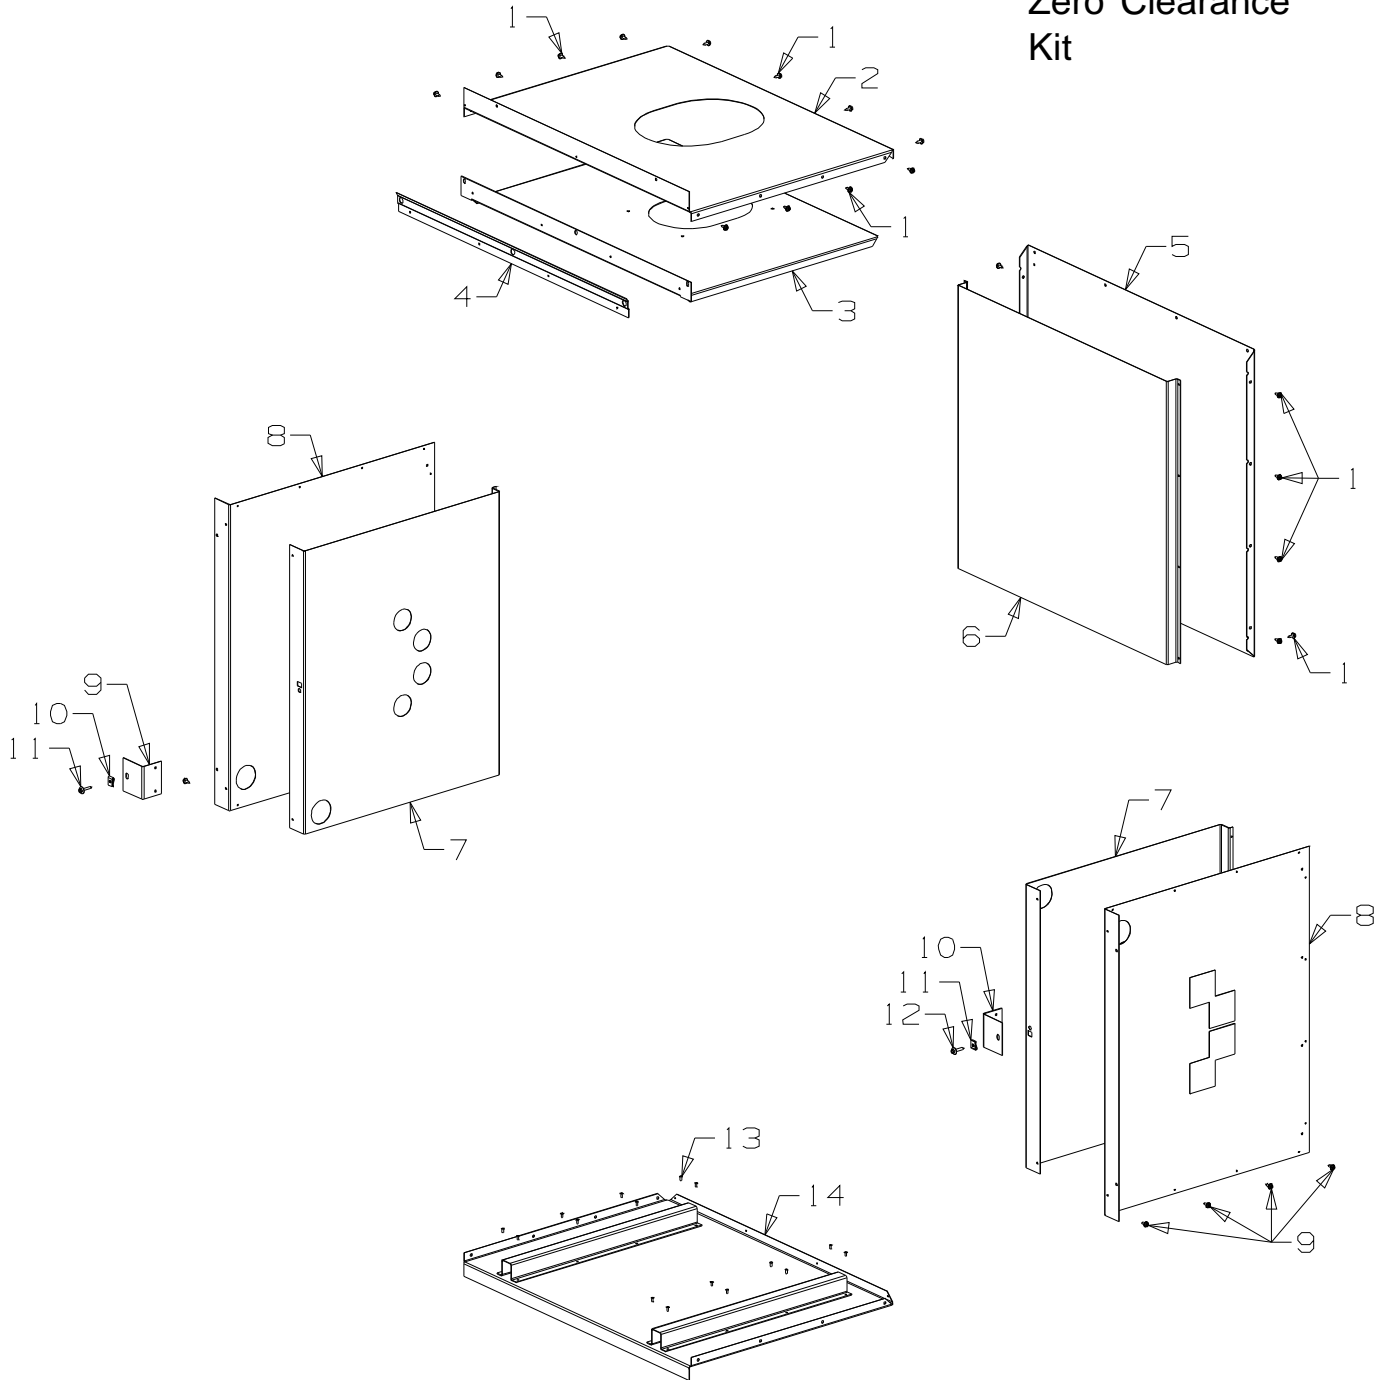

Bold Text = Assemblies
Bulleted Text = Items included in Assemblies

995968 Zero Clearance Kit

Item	Part No	Description	Qty	Item	Part No	Description	Qty
1	503704	Screw; S/T 8 x .5	48	8	993137	Panel-Side	2
2	993144	Panel-Top	1	9	995196	Bracket-Restraint	2
3	993142	Panel-Top, Shield	1	10	503388	Nut-Spire	2
4	593143	Channel	1	11	503459	Screw, S/T 12 x 25	6
5	593139	Panel-Rear	1	12	503429	Rivet-Pop 3.2 Dia x 4.8	30
6	993138	Panel-Rear, Sheild	1	13	593141	Base	1
7	593136	Panel-Side, Sheild	2				