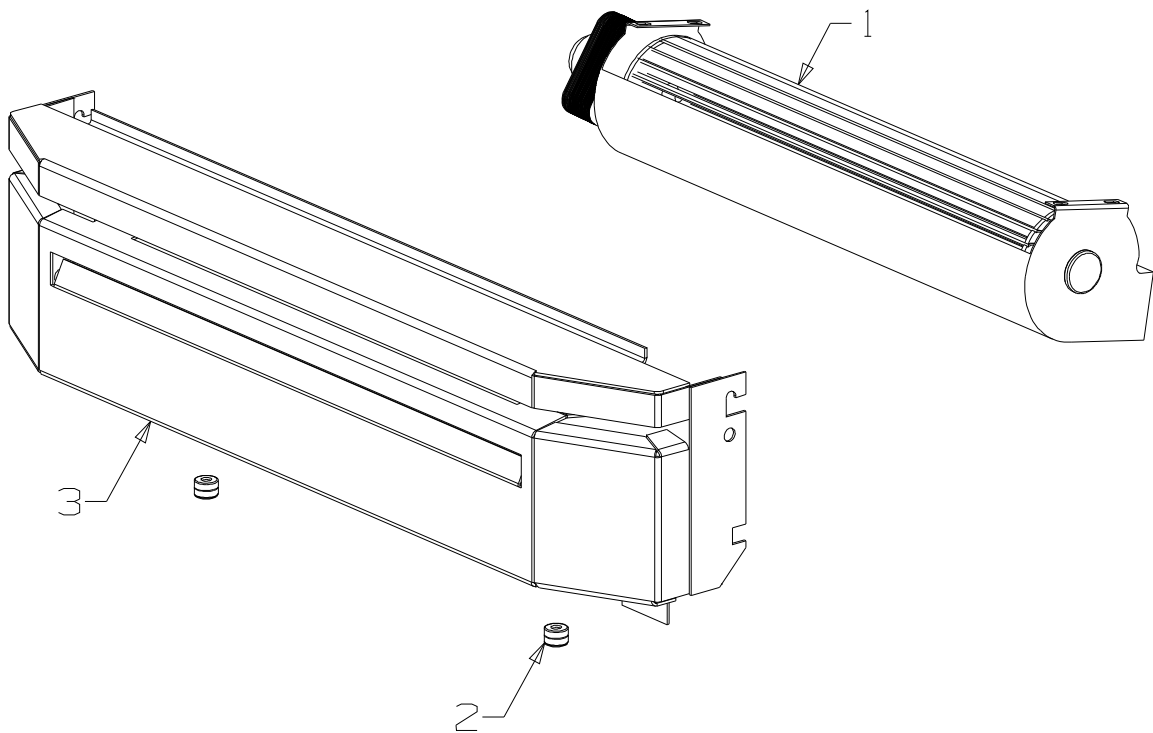

Item No	Part No	Description	Qty	Item No	Part No	Description	Qty
1	501767	Rivet-Pop 3.2 Dia x 3.2	23	18	793134	• Frame-Door Assy - Black	1
2	586514	Case-Outer, Guide Rail	4	19	786774	• Seal Kit, Glass	1
3	593106	Case-Outer, Top	1	20	795003	• Glass with seal	1
4	593105	Case-Outer, Rear	1			- 5mm x 458mm x 243mm	1
5	503272	Rivet-Pop 4.8 Dia x 4.8	12	21	795641	• Handle Assy-Door	1
6	593103	Case-Outer, Side RH	1			(Incl Items 22-27)	1
7	503005	Screw, Pan No 10 x 1/2"	4	22	595670	• Screw, CSK M6 x 20	1
8	993131	Heatshield, Bottom	1	23	595655	• Handle-Door Wood	1
9	993129	Base Assembly	1	24	595641	• Rod-Handle	1
10	990281	Plate-Latch	2	25	501704	• Washer-Flat 10 x 19 x 1.6	4
11	503817	Stud-Dzus	2	26	984571	• Latch-Door Catch	1
12	793183	Fan and Box Assy	1	27	503672	• Nut, Nyloc M10 Flange	1
13	986148	Spacer-Grille	8	28	793112	Grill-Assy - Black	1
14	501303	Rivet-Pop 4.0 Dia x 7.9	8	29	502068	Clamp-Cable, Little Gripper	1
15	793180	Door Assy		30	577089	Nut; Cable Gripper	1
		(Incl Items 16-27)	1	31	586734	Bush-Plastic	1
16	600755	• Rope 16.0 Glass Fibre	1	32	593104	Case-Outer, Side LH	1
17	995025	• Retainer-Glass	1				

Bold Text = Assemblies
Bulleted Text = Items included in Assemblies

Item No	Part No	Description	Qty	Item No	Part No	Description	Qty
1	793175	Fan - 2 Speed	1			NOT ILLUSTRATED	
2	503671	Grommet-Fan 14 OD x 6 ID	4				
3	793133	Fan Box	1	593148		Decal-Fan Wiring	1

When ordering PLEASE QUOTE PART NUMBER & Description, NOT Illustration No.
Determine right or left hand side from standing in viewing position