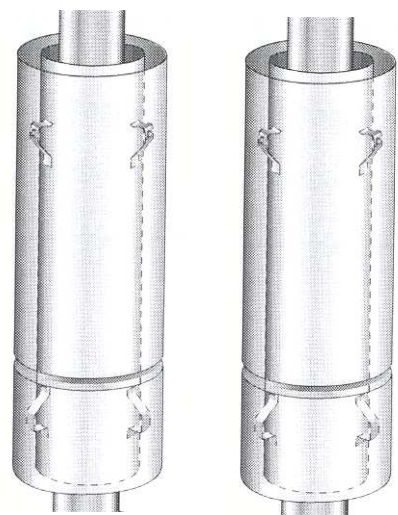

995963
Zero Clearance
Fascia - Black

Item	Part No	Description	Qty	Item	Part No	Description	Qty
1	995195	Fascia-Top - Black	1	8	503593	Washer, Flat 4 x 9 x 1	1
2	795126	Fascia-Side RH - Black	1	9	503622	Nut, M4	1
3	503259	Screw, S/T 10 x .4	6	10	795121	Fascia-Side LH - Black	1
4	995188	Stiffener-Fascia	1	11	503674	Switch-Fan ON/OFF/ON	1
5	584581	Badge - Gold	1			NOT ILLUSTRATED	
6	503381	Clip-Starlock 4 Dia	2				
7	503371	Washer-Disc, Fan 5 ID x 10 OD	1		590291	Lead-Earth	1

**LE 5000 Provincial
Zero Clearance Box
Part Number 995968**

NZ / AUST

NZ ONLY

150mm Zero Clearance Ceiling Kit

Part No. 551458

- 1 x 150mm Std Comb Cowl
- 1 x 250/200mm Combination Galvanised Outer Heat Shield x 1200
- 1 x 250mm Galvanised Outer Heat Shield x 600
- 1 x 150mm Stainless Steel Flue x 1200
- 1 x 150mm Stainless Steel Flue x 600

150mm Zero Clearance Extension Kit

Part No. 551459

- 2 x 250/200mm Combination Galvanised Outer Heat Shield x 1200
- 2 x 150mm Stainless Steel Flue x 1200

**PLEASE NOTE BOTH FLUE KIT PARTS NUMBERS
551458 AND 551459 MUST BE ORDERED TO MAKE
UP A 4.2 METRE STANDARD COMPLETE KIT**

Flue Kit - 150mm dia

NZ ONLY

(to suit: LE 3000 Provincial, **LE 5000 Provincial**,
LE 7000 Provincial S3, Grande Provincial)

Contains:

- 3 x 1200mm lengths of Stainless Steel Flue
- 1 x 600mm length of Stainless Steel Flue
- 1 x 600mm length of Galvanised Outer Shield, 250mm Dia.
- 1 x Anti Down Draught Cowl
- 1 x Casing Cover