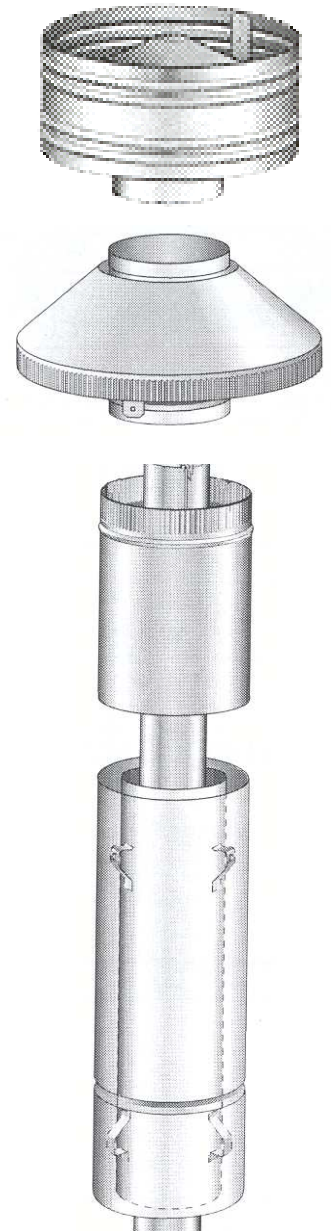

NZ / AUST

NZ ONLY

150mm Zero Clearance Ceiling Kit

Part No. 551458

- 1 x 150mm Std Comb Cowl
- 1 x 250/200mm Combination Galvanised Outer Heat Shield x 1200
- 1 x 250mm Galvanised Outer Heat Shield x 600
- 1 x 150mm Stainless Steel Flue x 1200
- 1 x 150mm Stainless Steel Flue x 600

150mm Zero Clearance Extension Kit

Part No. 551459

- 2 x 250/200mm Combination Galvanised Outer Heat Shield x 1200
- 2 x 150mm Stainless Steel Flue x 1200

**PLEASE NOTE BOTH FLUE KIT PARTS NUMBERS
551458 AND 551459 MUST BE ORDERED TO MAKE
UP A 4.2 METRE STANDARD COMPLETE KIT**