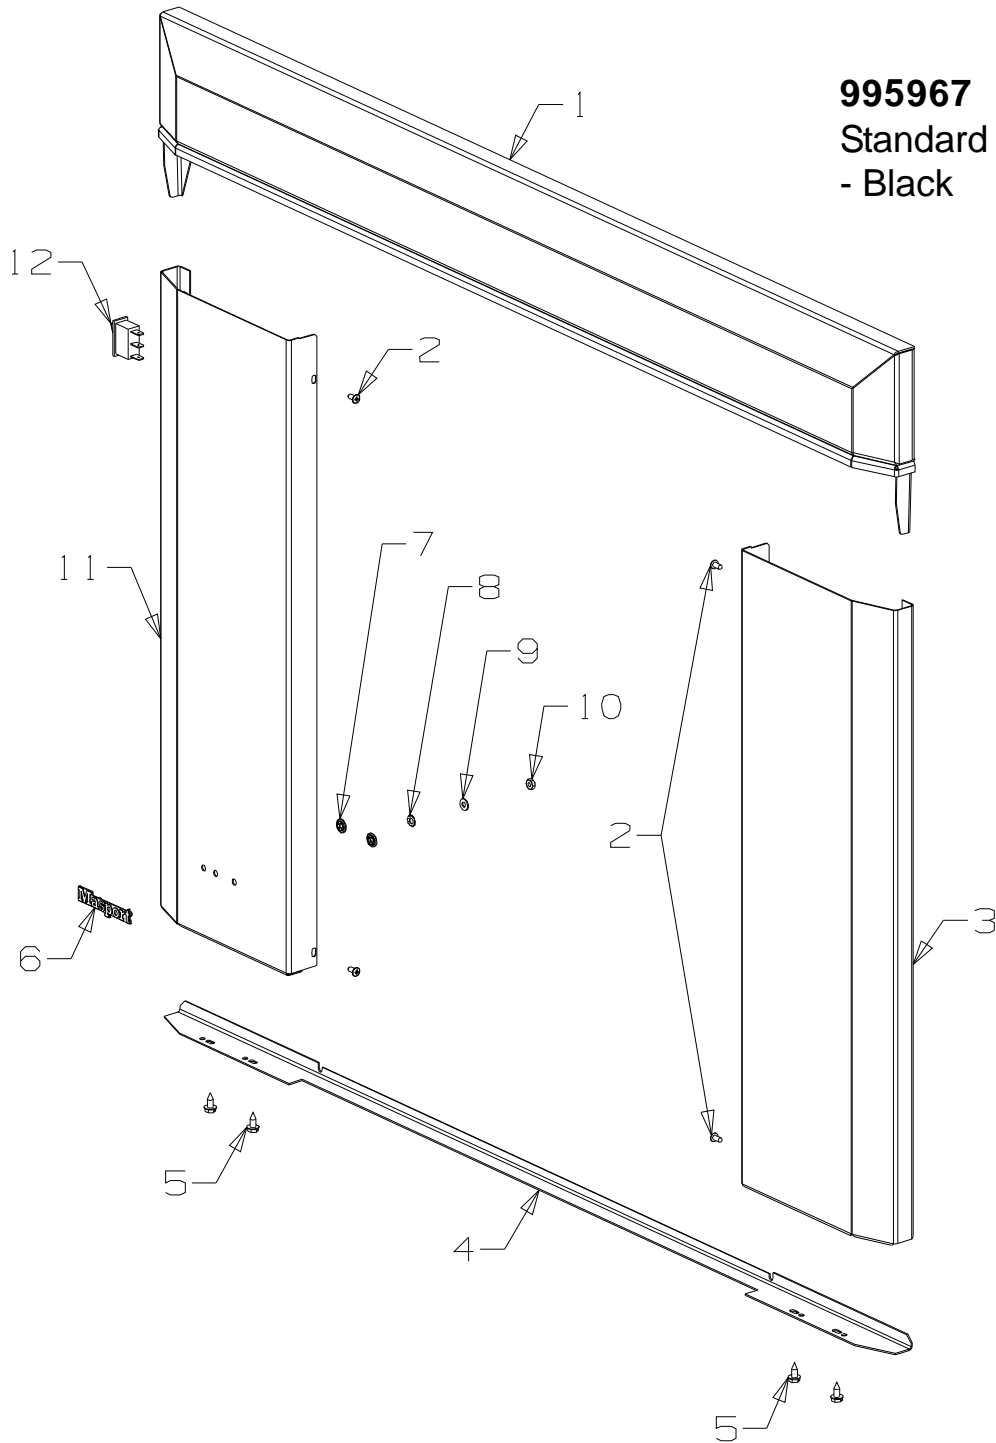

Bold Text = Assemblies
Bulleted Text = Items included in Assemblies

995968 Zero Clearance Kit

Item	Part No	Description	Qty	Item	Part No	Description	Qty
1	503704	Screw; S/T 8 x .5	48	8	993137	Panel-Side	2
2	993144	Panel-Top	1	9	995196	Bracket-Restraint	2
3	993142	Panel-Top, Shield	1	10	503388	Nut-Spire	2
4	593143	Channel	1	11	503459	Screw, S/T 12 x 25	6
5	593139	Panel-Rear	1	12	503429	Rivet-Pop 3.2 Dia x 4.8	30
6	993138	Panel-Rear, Sheild	1	13	593141	Base	1
7	593136	Panel-Side, Sheild	2				

When ordering PLEASE QUOTE PART NUMBER & Description, NOT Illustration No.
Determine right or left hand side from standing in viewing position

995967
Standard Fascia
- Black

Item No	Part No	Description	Qty	Item No	Part No	Description	Qty
1	795123	Fascia-Top - Black	1	9	503593	Washer, Flat 4 x 9 x 1	1
2	586737	Screw, S/T 8 x 10	6	10	503622	Nut, M4	1
3	795126	Fascia-Side RH - Black	1	11	795121	Fascia-Side LH - Black	1
4	995663	Stiffener-Fascia	1	12	503674	Switch-Fan ON/OFF/ON	1
5	503259	Screw, S/T 10 x .4	6			NOT ILLUSTRATED	
6	584581	Badge - Gold	1				
7	503381	Clip-Starlock 4 Dia	2				
8	503371	Washer-Disc, Fan 5 ID x 10 OD	1		590291	Lead-Earth	1

995963
Zero Clearance
Fascia - Black

Item	Part No	Description	Qty	Item	Part No	Description	Qty
1	995195	Fascia-Top - Black	1	8	503593	Washer, Flat 4 x 9 x 1	1
2	795126	Fascia-Side RH - Black	1	9	503622	Nut, M4	1
3	503259	Screw, S/T 10 x .4	6	10	795121	Fascia-Side LH - Black	1
4	995188	Stiffener-Fascia	1	11	503674	Switch-Fan ON/OFF/ON	1
5	584581	Badge - Gold	1			NOT ILLUSTRATED	
6	503381	Clip-Starlock 4 Dia	2				
7	503371	Washer-Disc, Fan 5 ID x 10 OD	1		590291	Lead-Earth	1