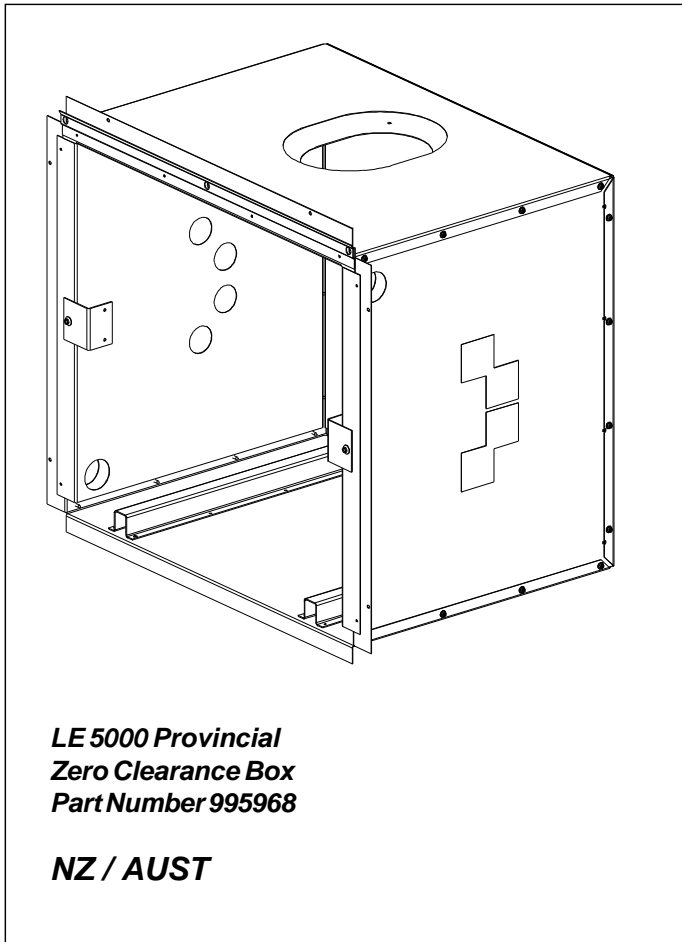

Bold Text = Assemblies
Bulleted Text = Items included in Assemblies

995968 Zero Clearance Kit

Item	Part No	Description	Qty	Item	Part No	Description	Qty
1	503704	Screw; S/T 8 x .5	48	8	993137	Panel-Side	2
2	993144	Panel-Top	1	9	995196	Bracket-Restraint	2
3	993142	Panel-Top, Shield	1	10	503388	Nut-Spire	2
4	593143	Channel	1	11	503459	Screw, S/T 12 x 25	6
5	593139	Panel-Rear	1	12	503429	Rivet-Pop 3.2 Dia x 4.8	30
6	993138	Panel-Rear, Sheild	1	13	593141	Base	1
7	593136	Panel-Side, Sheild	2				

When ordering PLEASE QUOTE PART NUMBER & Description, NOT Illustration No.
Determine right or left hand side from standing in viewing position

995967
Standard Fascia
- Black

Item No	Part No	Description	Qty	Item No	Part No	Description	Qty
1	795123	Fascia-Top - Black	1	9	503593	Washer, Flat 4 x 9 x 1	1
2	586737	Screw, S/T 8 x 10	6	10	503622	Nut, M4	1
3	795126	Fascia-Side RH - Black	1	11	795121	Fascia-Side LH - Black	1
4	995663	Stiffener-Fascia	1	12	503674	Switch-Fan ON/OFF/ON	1
5	503259	Screw, S/T 10 x .4	6			NOT ILLUSTRATED	
6	584581	Badge - Gold	1				
7	503381	Clip-Starlock 4 Dia	2				
8	503371	Washer-Disc, Fan 5 ID x 10 OD	1		590291	Lead-Earth	1

995963
Zero Clearance
Fascia - Black

Item	Part No	Description	Qty	Item	Part No	Description	Qty
1	995195	Fascia-Top - Black	1	8	503593	Washer, Flat 4 x 9 x 1	1
2	795126	Fascia-Side RH - Black	1	9	503622	Nut, M4	1
3	503259	Screw, S/T 10 x .4	6	10	795121	Fascia-Side LH - Black	1
4	995188	Stiffener-Fascia	1	11	503674	Switch-Fan ON/OFF/ON	1
5	584581	Badge - Gold	1			NOT ILLUSTRATED	
6	503381	Clip-Starlock 4 Dia	2				
7	503371	Washer-Disc, Fan 5 ID x 10 OD	1		590291	Lead-Earth	1