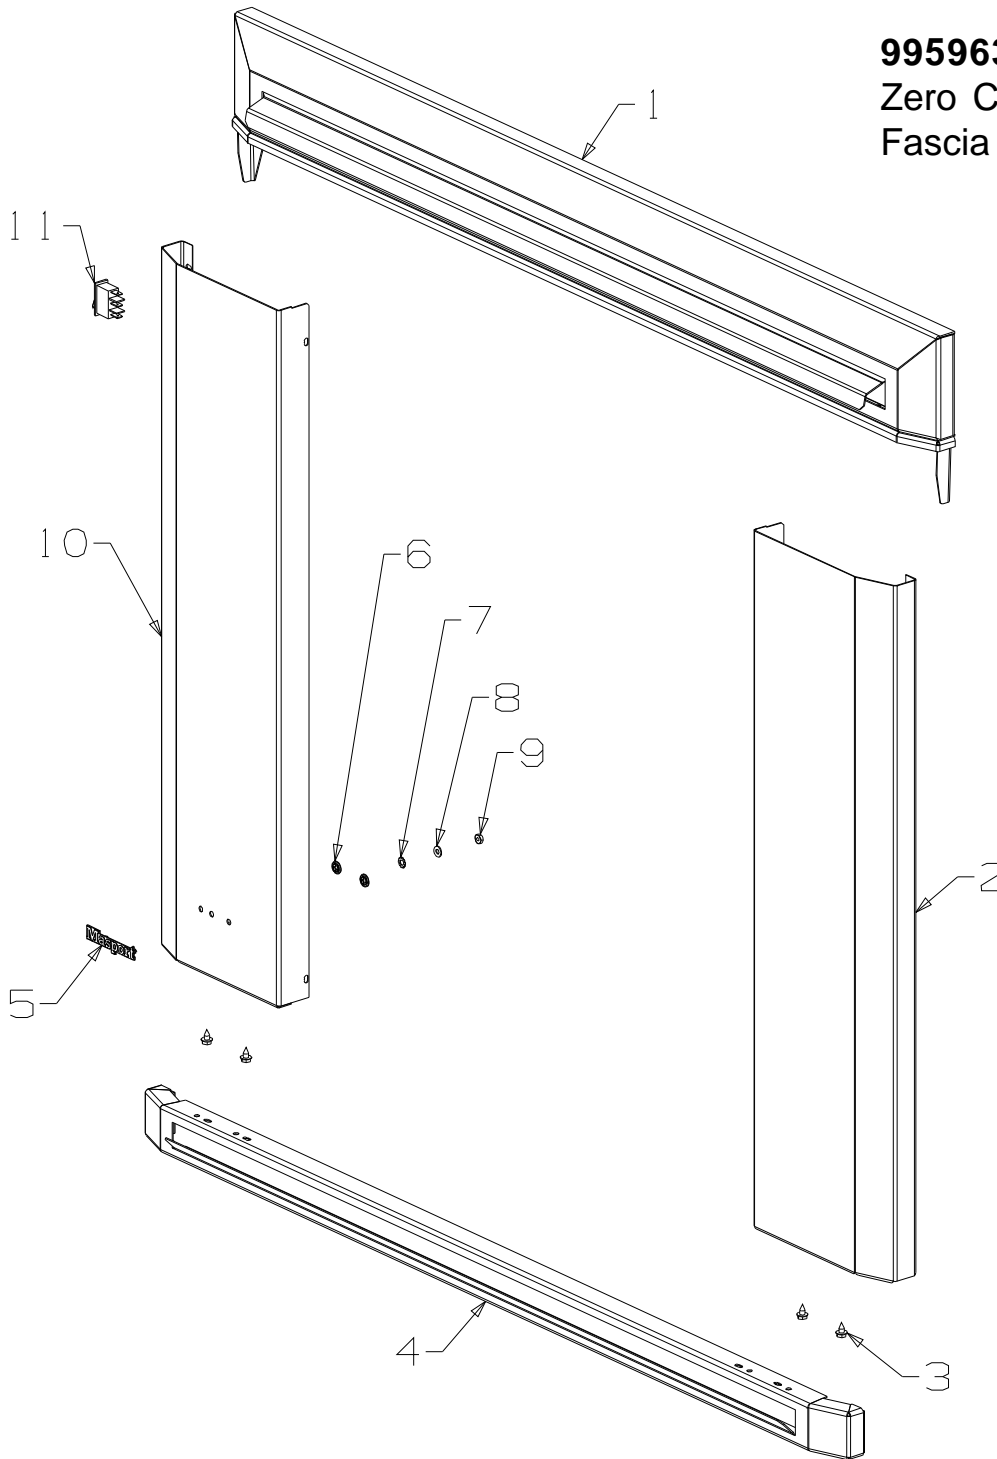

Bold Text = Assemblies
Bulleted Text = Items included in Assemblies

995968 Zero Clearance Kit

Item	Part No	Description	Qty	Item	Part No	Description	Qty
1	503704	Screw; S/T 8 x .5	48	8	993137	Panel-Side	2
2	993144	Panel-Top	1	9	995196	Bracket-Restraint	2
3	993142	Panel-Top, Shield	1	10	503388	Nut-Spire	2
4	593143	Channel	1	11	503459	Screw, S/T 12 x 25	6
5	593139	Panel-Rear	1	12	503429	Rivet-Pop 3.2 Dia x 4.8	30
6	993138	Panel-Rear, Sheild	1	13	593141	Base	1
7	593136	Panel-Side, Sheild	2				

When ordering PLEASE QUOTE PART NUMBER & Description, NOT Illustration No.
Determine right or left hand side from standing in viewing position

995967
Standard Fascia
- Black

Item No	Part No	Description	Qty	Item No	Part No	Description	Qty
1	795123	Fascia-Top - Black	1	9	503593	Washer, Flat 4 x 9 x 1	1
2	586737	Screw, S/T 8 x 10	6	10	503622	Nut, M4	1
3	795126	Fascia-Side RH - Black	1	11	795121	Fascia-Side LH - Black	1
4	995663	Stiffener-Fascia	1	12	503674	Switch-Fan ON/OFF/ON	1
5	503259	Screw, S/T 10 x .4	6			NOT ILLUSTRATED	
6	584581	Badge - Gold	1				
7	503381	Clip-Starlock 4 Dia	2				
8	503371	Washer-Disc, Fan 5 ID x 10 OD	1		590291	Lead-Earth	1

995963
Zero Clearance
Fascia - Black

Item	Part No	Description	Qty	Item	Part No	Description	Qty
1	995195	Fascia-Top - Black	1	8	503593	Washer, Flat 4 x 9 x 1	1
2	795126	Fascia-Side RH - Black	1	9	503622	Nut, M4	1
3	503259	Screw, S/T 10 x .4	6	10	795121	Fascia-Side LH - Black	1
4	995188	Stiffener-Fascia	1	11	503674	Switch-Fan ON/OFF/ON	1
5	584581	Badge - Gold	1			NOT ILLUSTRATED	
6	503381	Clip-Starlock 4 Dia	2				
7	503371	Washer-Disc, Fan 5 ID x 10 OD	1		590291	Lead-Earth	1