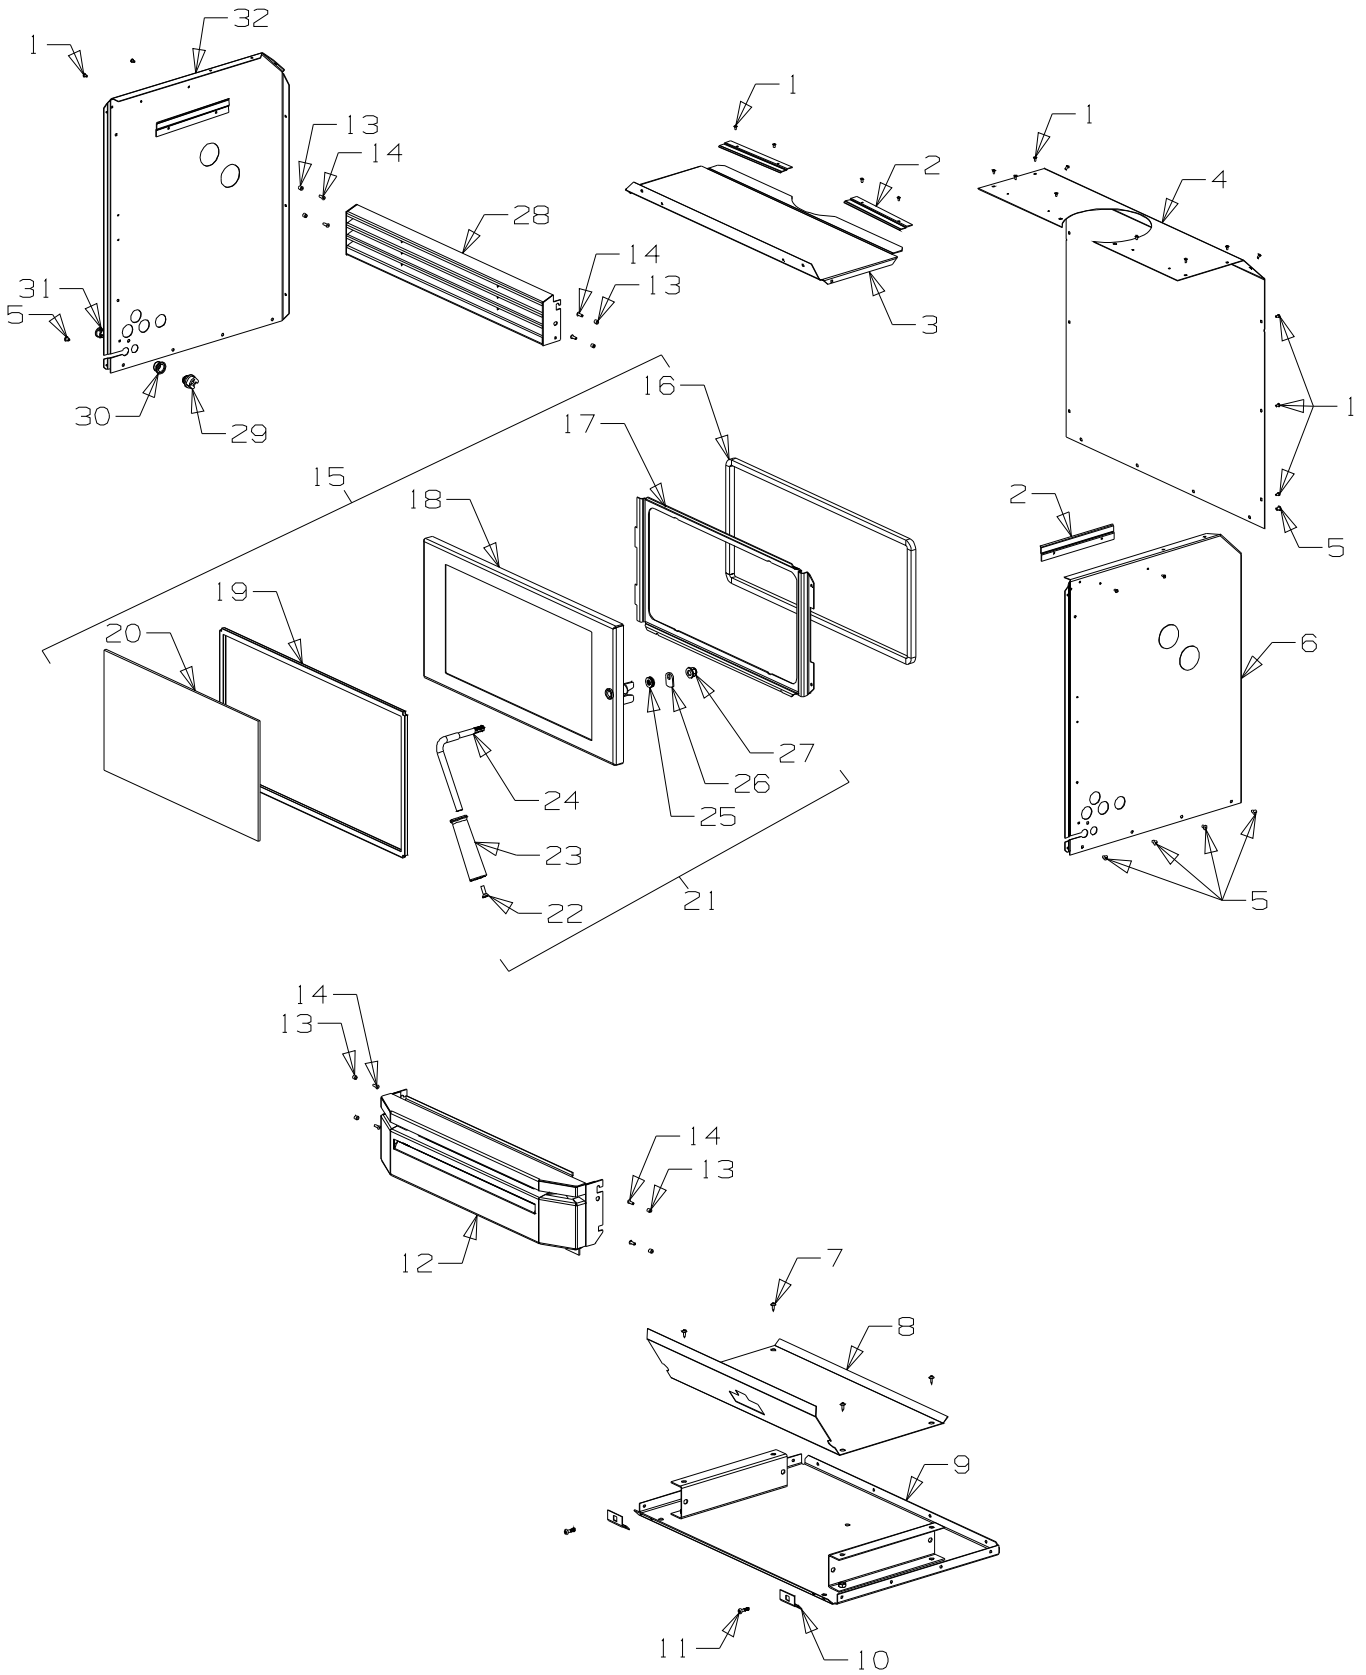

Masport®

INBUILT WOOD FIRE

LE 5000 PROVINCIAL

	NZ	AUST	
LE 5000 Provincial (complete with Fascia)	995966	995966	Page 2
Fan (standard on 995966)	793183	793183	Page 3
Zero Clearance Box (complete with ZC Fascia)	995968	995968	Page 6
Standard Fascia	995967	995967	Page 7
Zero Clearance Fascia	995963	995963	Page 8
Zero Clearance Flue Kit & Extension Kit	551458	————	Page 9
Zero Clearance Extension Kit	551459	————	Page 9
Standard Flue	551460	————	Page 10
150mm (6" Chimney)	————	A35614	Page 11

From Serial Number 3031985

Date and Year of First Manufacture: February 2004

Item No	Part No	Description	Qty	Item No	Part No	Description	Qty
1	501767	Rivet-Pop 3.2 Dia x 3.2	23	18	793134	• Frame-Door Assy - Black	1
2	586514	Case-Outer, Guide Rail	4	19	786774	• Seal Kit, Glass	1
3	593106	Case-Outer, Top	1	20	795003	• Glass with seal	1
4	593105	Case-Outer, Rear	1			- 5mm x 458mm x 243mm	1
5	503272	Rivet-Pop 4.8 Dia x 4.8	12	21	795641	• Handle Assy-Door	1
6	593103	Case-Outer, Side RH	1			(Incl Items 22-27)	1
7	503005	Screw, Pan No 10 x 1/2"	4	22	595670	• Screw, CSK M6 x 20	1
8	993131	Heatshield, Bottom	1	23	595655	• Handle-Door Wood	1
9	993129	Base Assembly	1	24	595641	• Rod-Handle	1
10	990281	Plate-Latch	2	25	501704	• Washer-Flat 10 x 19 x 1.6	4
11	503817	Stud-Dzus	2	26	984571	• Latch-Door Catch	1
12	793183	Fan and Box Assy	1	27	503672	• Nut, Nyloc M10 Flange	1
13	986148	Spacer-Grille	8	28	793112	Grill-Assy - Black	1
14	501303	Rivet-Pop 4.0 Dia x 7.9	8	29	502068	Clamp-Cable, Little Gripper	1
15	793180	Door Assy		30	577089	Nut; Cable Gripper	1
		(Incl Items 16-27)	1	31	586734	Bush-Plastic	1
16	600755	• Rope 16.0 Glass Fibre	1	32	593104	Case-Outer, Side LH	1
17	995025	• Retainer-Glass	1				